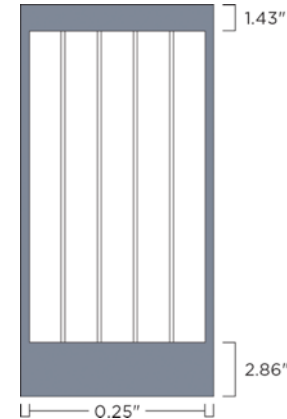

FRAME BROADSHEET SPECS

FRAME BROADSHEET

2.86" **Front Cover: 8.592"w x 20.5"d**

- Only available upon approval. Currently only eligible for vertical sections in Postmedia **VECTOM** broadsheet pubs – **SPORTS, TRAVEL**, etc. but again **MUST** be approved
- It is not approved for any other section (i.e. front cover Section A)
- Frames are to be accompanied with a **FP4C** unit to follow immediately after the frame or the **OBC** of the section