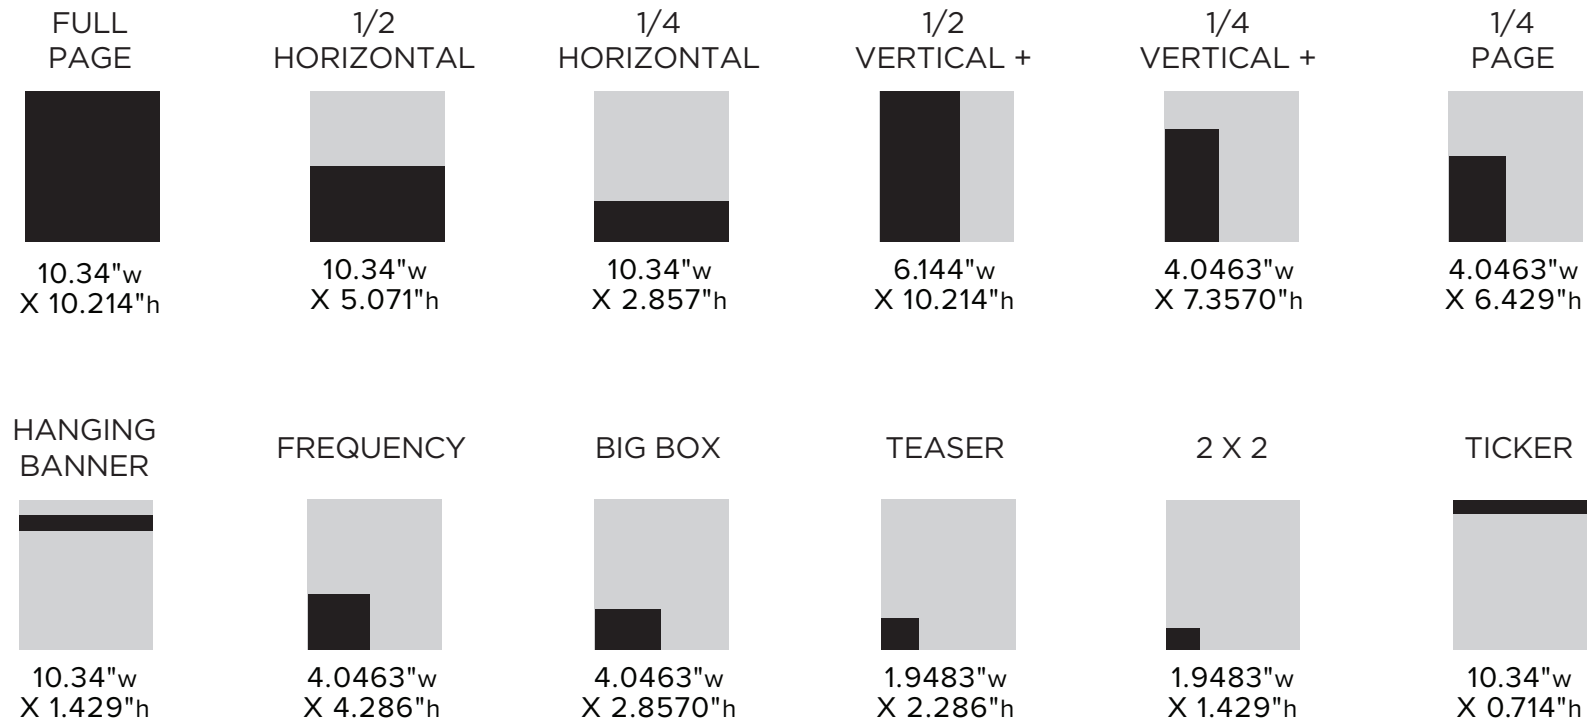

COMMUNITY - TABLOID WEST ISLAND 2.0 SIZES

PUBLICATIONS

SASKATCHEWAN

Bridges (Saskatoon)

QC Regina

10 COLUMN